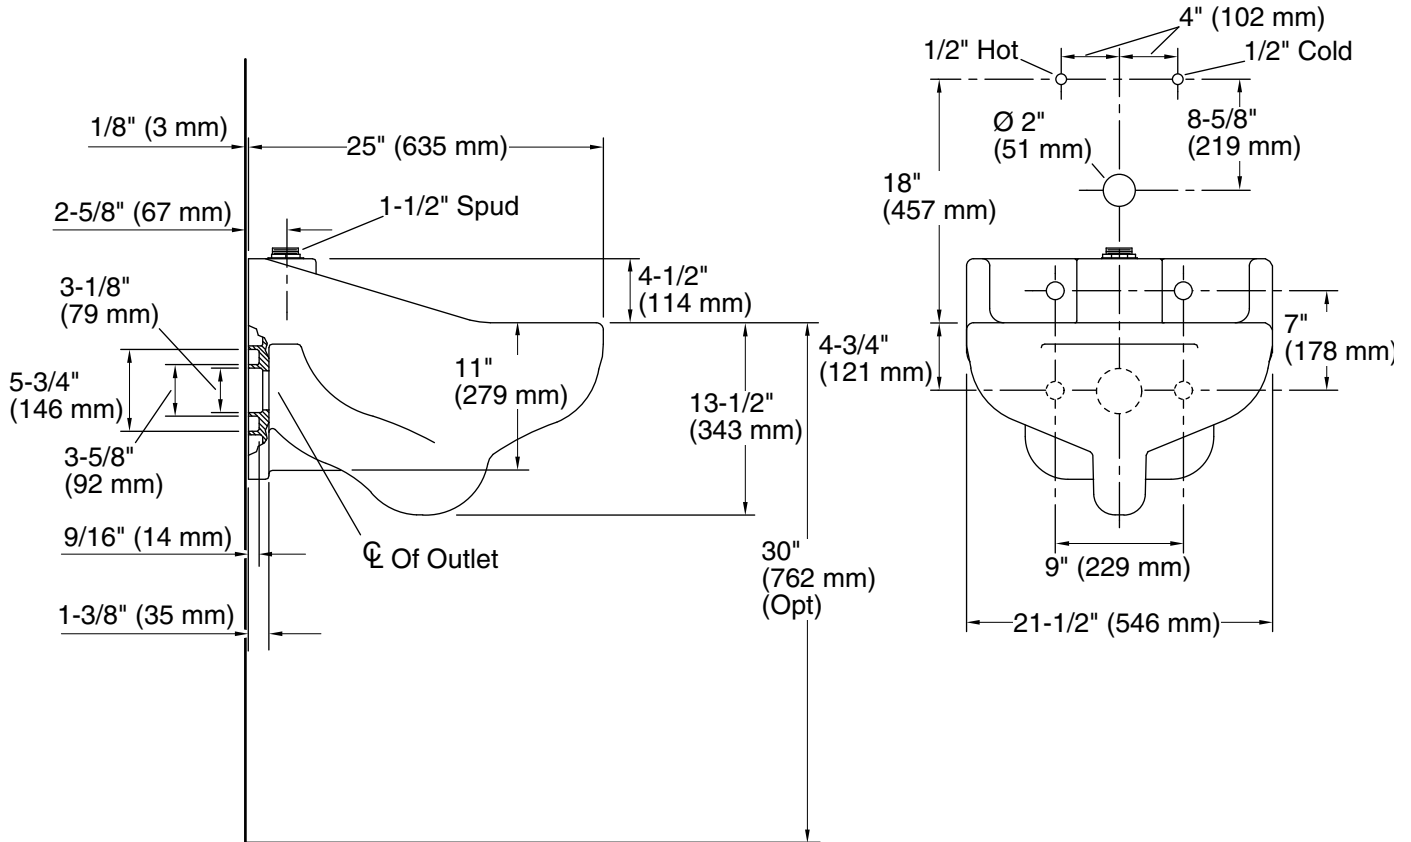

## Included Components

Additional Components:

- 1 1/2" (38mm) top stud

## Technical Information

All product dimensions are nominal.

Bowl configuration:	Single
Installation:	Top-mount
Bowl area (Only):	Length: 18" (457 mm) Width: 18" (457 mm) Water depth: 6-1/4" (159 mm)
Number of deck holes:	1